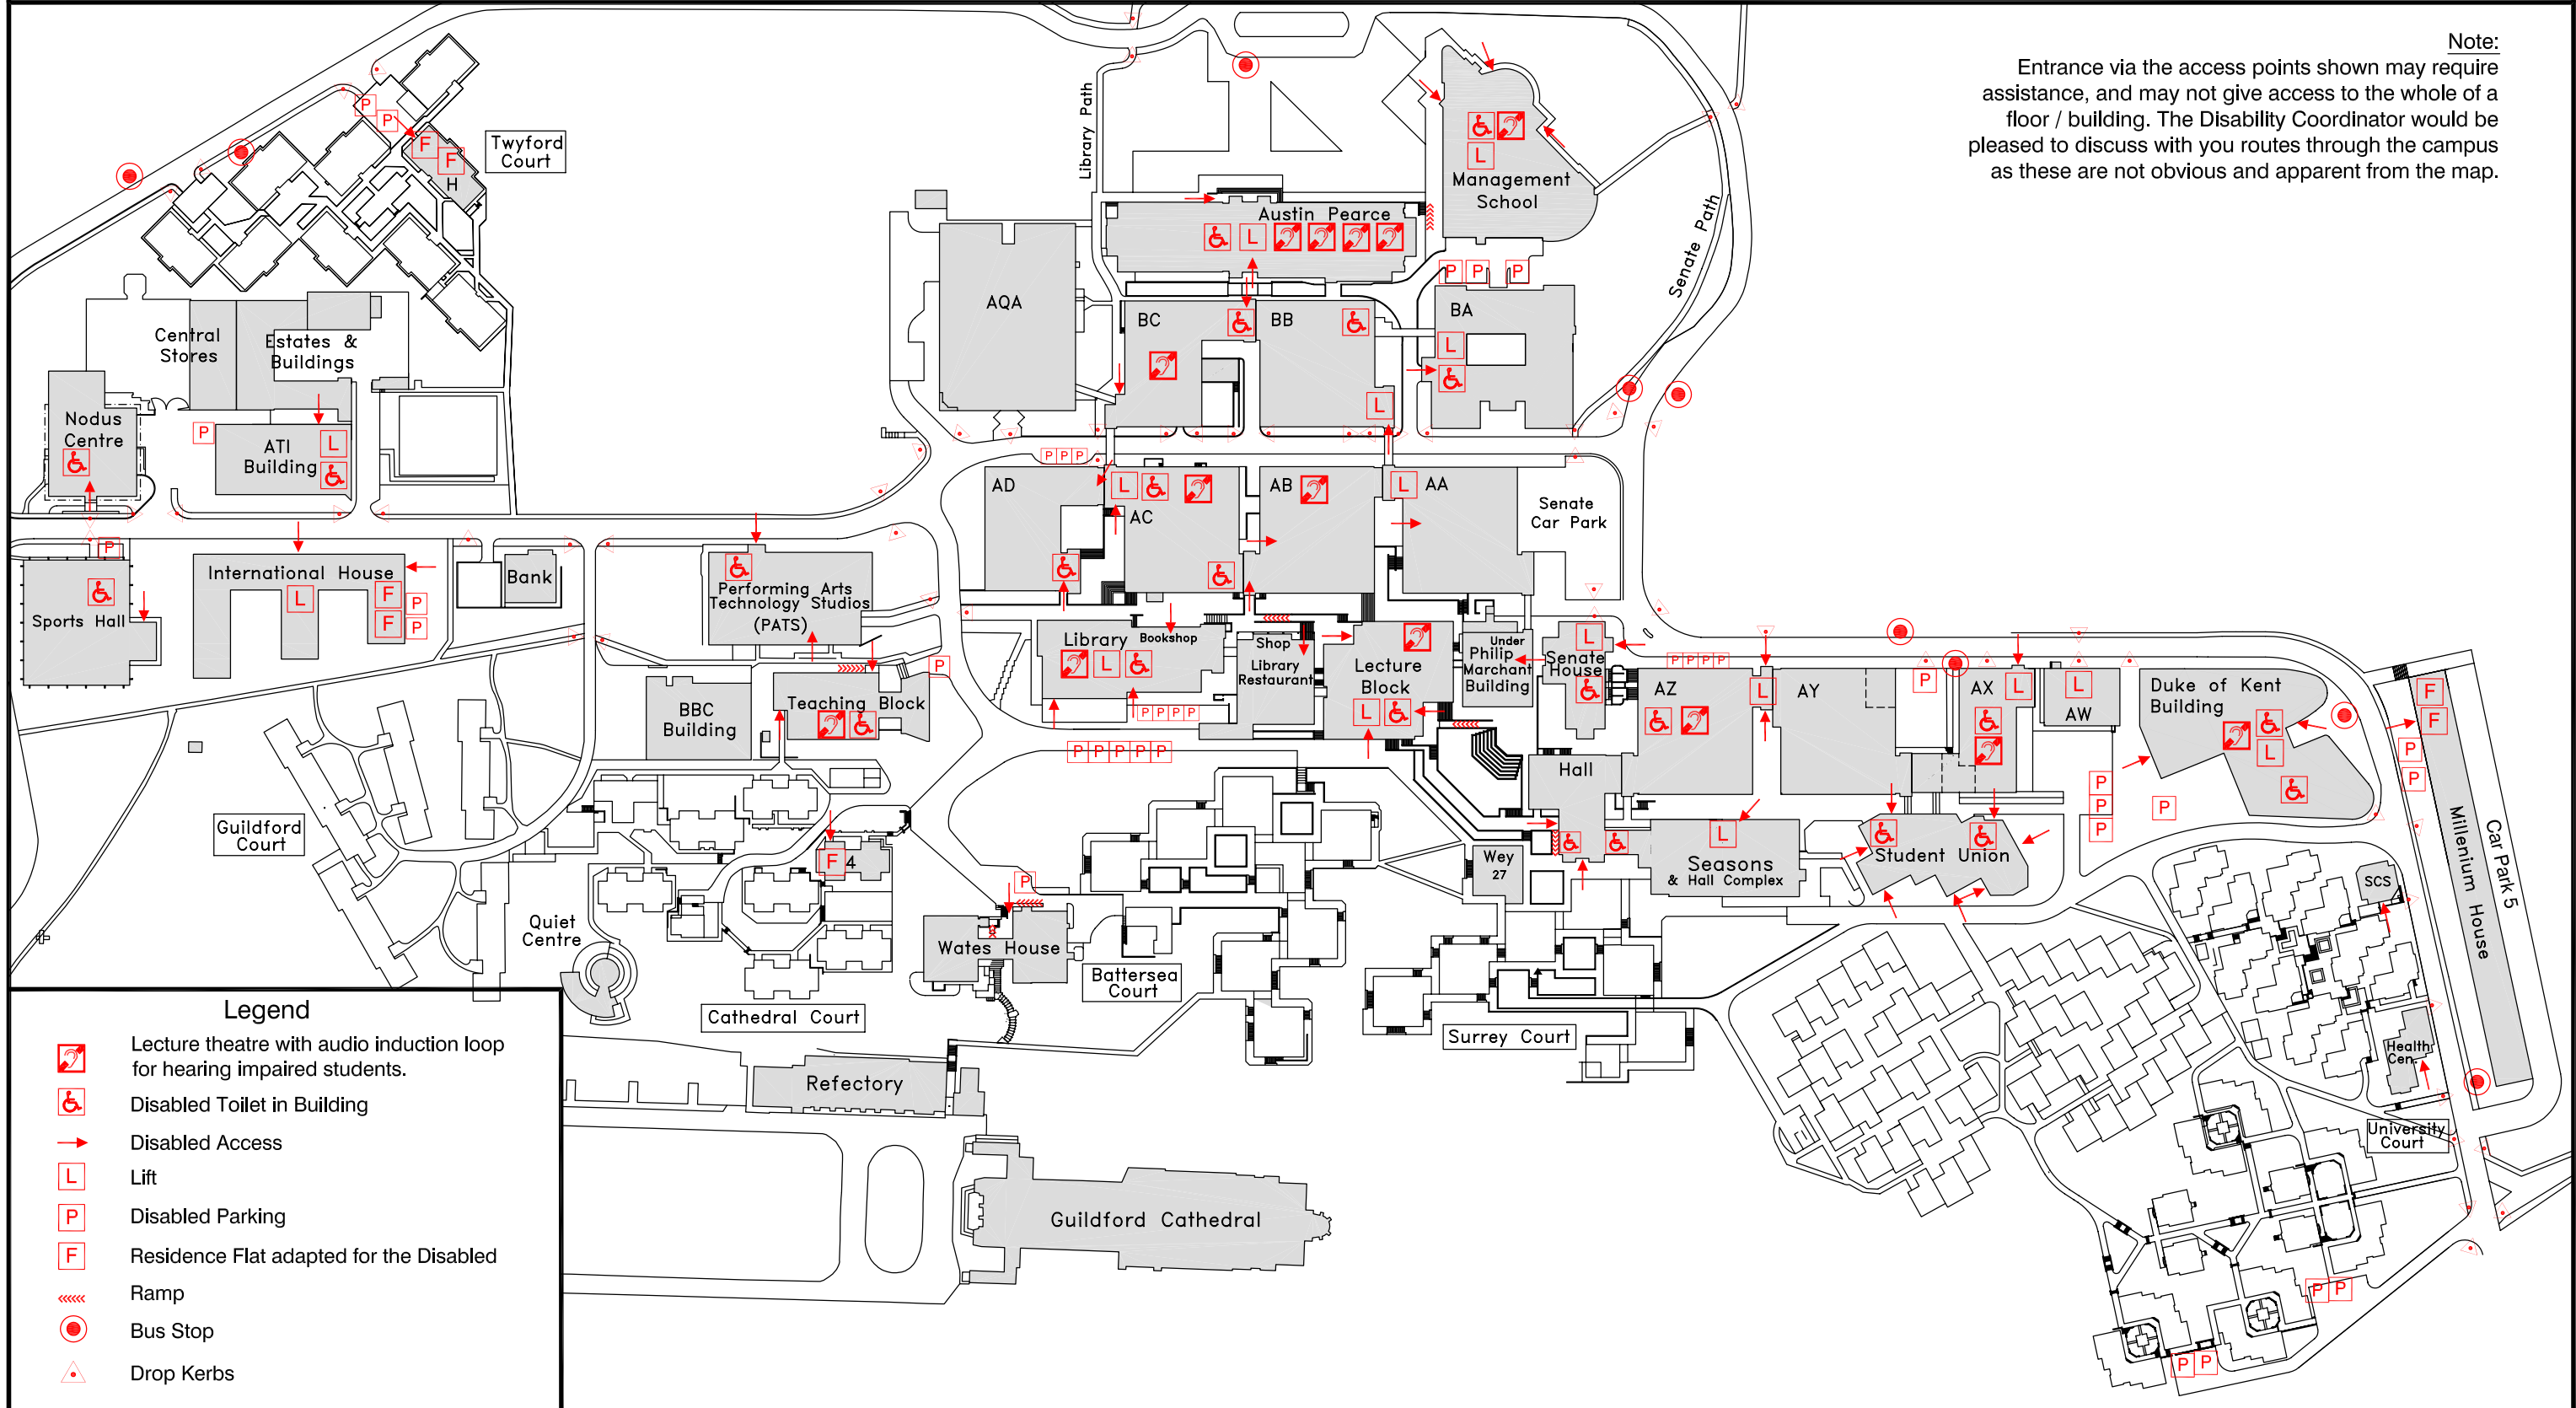

Disabled Access

December 2005

Note:
Entrance via the access points shown may require assistance, and may not give access to the whole of a floor / building. The Disability Coordinator would be pleased to discuss with you routes through the campus as these are not obvious and apparent from the map.

Legend

- Lecture theatre with audio induction loop for hearing impaired students.
- Disabled Toilet in Building
- Disabled Access
- Lift
- Disabled Parking
- Residence Flat adapted for the Disabled
- Ramp
- Bus Stop
- Drop Kerbs